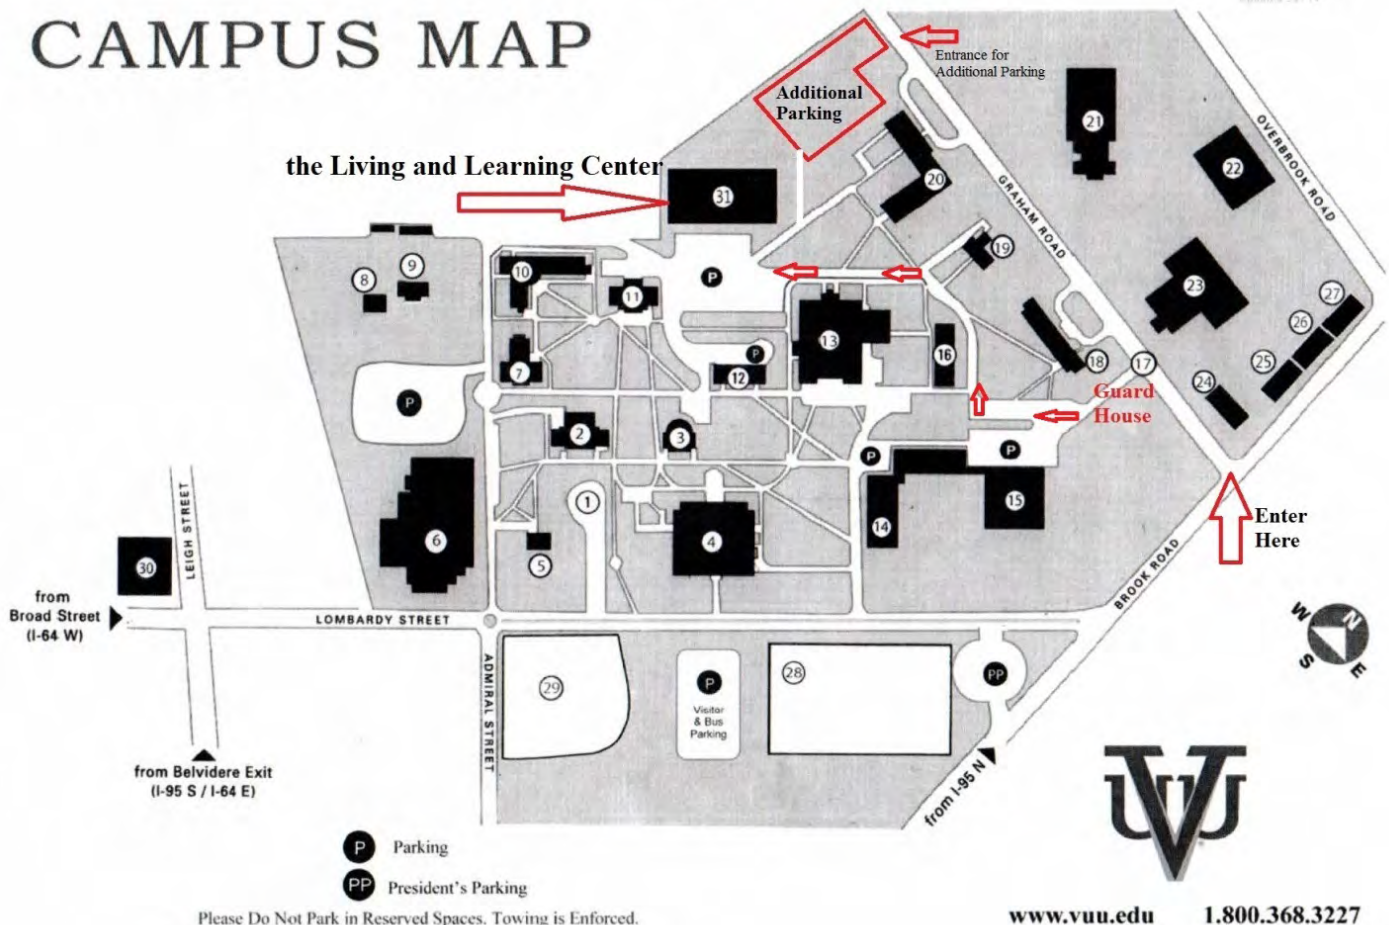

DIRECTIONS

Virginia Union University is at 1500 N. Lombardy Street in Richmond. The main entrance to the campus is on W. Graham Road, just off of Brook Road. Check the VUU website for a detailed map: www.vuu.edu.

From the North via I-95: Take Exit #76B for Belvidere Street. Turn right off the exit ramp to Leigh Street. Go to the third stoplight and turn right onto Lombardy Street. Travel on Lombardy Street to the main campus (1/4 mile). Turn left on Brook Road, then take the next left on to W. Graham Road. Immediately turn left again at the Main Entrance. Bear right, then left, around the buildings to the parking lot across from the Living and Learning Center.

From the South via I-95: Take Exit #76A. Turn right off the exit ramp onto Chamberlayne Avenue. When the road splits, bear left and go under the underpass on Brook Road. When you arrive at the VUU campus, make a left on W. Graham Road, then immediately turn left again at the Main Entrance. Bear right, then left, around the buildings to the parking lot across from the Living and Learning Center.

Virginia Union University

CAMPUS MAP

Please Do Not Park in Reserved Spaces. Towing is Enforced.